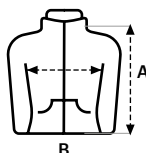

Complete inverted zipper with plastic puller

Kangaroo pockets with fine binding finish

Reinforced herringbone inner neck tape

Regular fit

Women's sizes: PERTH WOMAN

Kids sizes: PERTH KIDS

## SIZES

	XS	S	M	L	XL	2XL	3XL	4XL	5XL
A	63	65	67	70	72	74	76	78	80
B	48	50	52	54	58	62	64	66	68

Measurements in cm. Tolerance +/- 5%