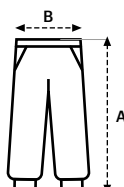

40% Poliéster

1/2 — 12/14

Brushed interior, soft comfortable and warm

Non-deformable waistband and leg cuffs in ribbed knit fabric 2X1 with elastane

Tone on tone flat adjustable drawcord on the inside of the waistband

2 side pockets and 1 back pocket

Unisex sizes: LOXTON

SIZES

	1/2	3/4	5/6	7/8	9/11	12/14
A	51	59	65	71	76	87
B	22	24	26	28	29	30

Measurements in cm. Tolerance +/- 5%

Removable label

40 pieces per box*

5 pieces paper-wrapped

*20 pieces in sizes 9/11 and 12/14